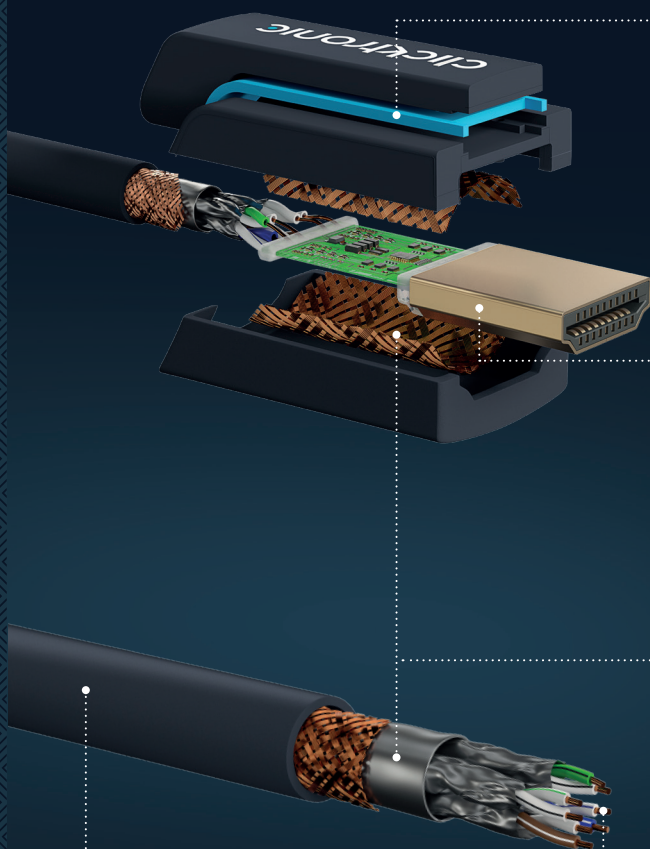

ULTRA-SLIM HIGH SPEED HDMI™ CABLE WITH ETHERNET

Smooth images in 4K, Full HD and 3D over 0.5 to 3 metres and many years. The reason: a flat plug, gold-plated connectors and a thin and therefore flexible triple shielded premium cable.

A PLUG THAT PROTECTS AGAINST CABLE BREAKAGE

The plug of the Clicktronic Ultra-Slim High Speed HDMI™ cable with Ethernet consists of three ABS and PVC parts, making it both flexible and robust: if you, for instance, pull the cable with a jerk, it absorbs some of the energy and protects the inner conductor.

TRIPLE SHIELDED TO AVOID FLICKERING

No flickering, even if several cables run in parallel or the smartphone is lying right next to the cable: the triple shielding consisting of aluminium foil and copper braiding intercepts interfering signals. Even with stronger electromagnetic fields.

OFC INNER CONDUCTORS FOR BRILLIANT SIGNAL QUALITY

Pin-sharp images, brilliant audio – even after years: the inner conductors made from 99.9% oxygen-free copper (OFC) are designed not to come into contact with oxygen. This means that they do not oxidise and they transmit signals excellently, just like on the very first day.