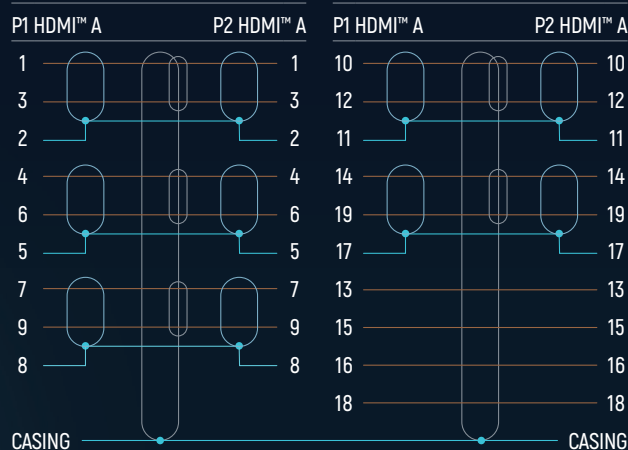

RUST-FREE CONNECTOR

Even after years – thanks to a 24 Carat gold coating.

ULTRA-SLIM HIGH SPEED HDMI™ CABLE WITH ETHERNET

SIGNAL TRANSMISSION

TRANSMISSION TYPES: digital audio and video signals
 MAX. BANDWIDTH (MHz): 600 (0.5 – 2 m); 340 (3 m)
 MAX. TRANSMISSION RATE (Gbit/s): 18 (0.5 – 2 m); 10.2 (3 m)
 WAVE IMPEDANCE (Ω): 100

CABLE CROSS-SECTION

CIRCUIT DIAGRAM

SUPPORTED FORMATS

AUDIO STANDARDS	Audio Return Channel (ARC), Dolby Digital / Plus, Dolby TrueHD, DTS-HD Master Audio™, DVD-Audio, SA-CD
OTHER STANDARDS	HDMI™ Ethernet Channel (HEC), 3D, HDCP 2.2, CEC, 4K (2160 i/p), Full HD (1080 i/p), HD ready (720 i/p), SDTV (480 i/p)
COLOUR SPACES	HDR, 16 / 24 bit RGB / YUV, Deep Color, x.v.Color™