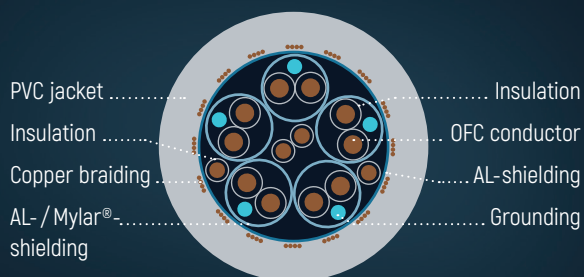

ULTRA-SLIM HIGH SPEED HDMI™ CABLE WITH ETHERNET

SIGNAL TRANSMISSION

TRANSMISSION TYPES: digital audio and video signals
MAX. BANDWIDTH (MHz): 600 (0.5 – 2 m); 340 (3 m)
MAX. TRANSMISSION RATE (Gbit/s): 18 (0.5 – 2 m); 10.2 (3 m)
WAVE IMPEDANCE (Ω): 100

CABLE CROSS-SECTION