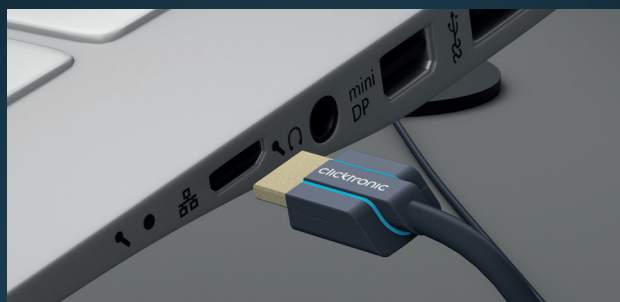

A FLEXIBLE AND ROBUST PVC JACKET

The robust PVC jacket protects the Clicktronic Ultra-Slim High Speed HDMI™ Cable with Ethernet and keeps it flexible enough to bend around any corner – no matter how long it has spent in one position. The reason: the PVC does not absorb water, even in humid conditions. This means that the cable does not become porous.

ULTRA-SLIM HIGH SPEED HDMI™ CABLE WITH ETHERNET

SUPER SLIM, SPACE-SAVING AND FLEXIBLE

Just 4.5 mm diameter and a super-flat plug: thanks to the extra-slim design, the Clicktronic Ultra-Slim High Speed HDMI™ Cable with Ethernet saves space and can be bent very flexibly – ideal whenever several consoles, DVD players, receivers and other equipment need to fit side by side.

HIGH RESOLUTION OVER UP TO 3 METRES

Smoothstreaming, presenting and gameplay: The Ultra-Slim High Speed HDMI™ Cable with Ethernet allows you to transmit audio and video signals from a gaming PC to a screen or from a console or receiver to a TV – over 0.5 to 3 metres and with a resolution of up to 4K (3840 × 2160 px) at 60 Hz or Full HD (1920 × 1080 px) in 3D at 60 Hz. Thanks to G-Sync™ and FreeSync™, this is even the case for games where quick reactions are crucial.

SEVERAL CHANNELS FOR INCREASE CONVENIENCE

The Audio Return Channel (ARC) transmits and receives digital audio signals simultaneously. The Ethernet Channel (HEC) transmits the Internet signal e.g. from a console to a TV. And, thanks to Consumer Electronics Control (CEC), the television automatically switches on with the console and selects the right HDMI™ port. Plus: you can control the volume of the console directly using the TV remote control.