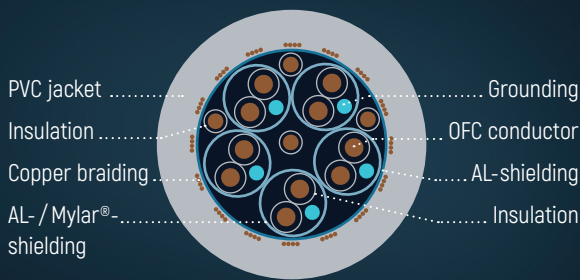

HDMI™ TO MICRO HDMI™ ADAPTER CABLE

SIGNAL TRANSMISSION

TRANSMISSION TYPES: digital audio and video signals

MAX. BANDWIDTH (MHz): 340 (1–5 m)

MAX. TRANSMISSION RATE (Gbit/s): 10.2 (1–5 m)

WAVE IMPEDANCE (Ω): 100

CABLE CROSS-SECTION

SUPPORTED FORMATS

AUDIO STANDARDS	Audio Return Channel (ARC), Dolby Digital / Plus, Dolby TrueHD, DTS-HD Master Audio™, DVD-Audio, SA-CD
OTHER STANDARDS	HDMI™ Ethernet Channel (HEC), 3D, HDCP, CEC, Full HD (1080i / p), HD ready (720i / p), SDTV (480i / p)
COLOUR SPACES	HDR, 16 / 24 bit RGB / YUV, Deep Color, x.v.Color™