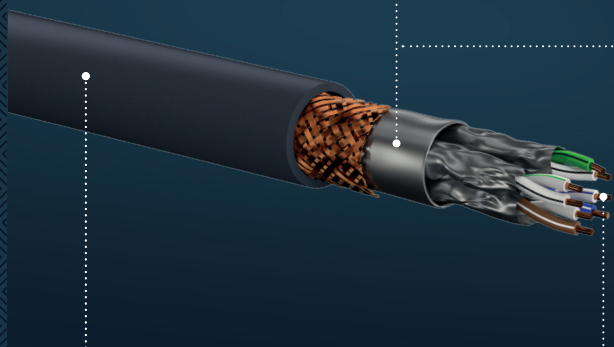

HDMI™ TO MICRO HDMI™ ADAPTER CABLE

Smooth images in 4K or Full HD over 1 to 5 metres and many years. The reason: a strong plug, gold-plated connectors and a triple shielded premium cable.

A PLUG THAT PROTECTS AGAINST CABLE BREAKAGE

The plug of the Clicktronic HDMI™ to Micro HDMI™ adapter cable consists of three ABS and PVC parts, making it both flexible and robust: if you, for instance, pull the cable with a jerk, it absorbs some of the energy and protects the inner conductor.

GOLD-PLATED CONNECTORS TO ENSURE A LONG SERVICE LIFE

To make sure that the connectors remain rust-free, they are coated with 24 Carat gold. This prevents them from oxidising. Plus: unlike many materials, gold is excellent at transmitting signals – for resistance-free transmission, completely without any interruptions.

TRIPLE SHIELDED TO AVOID FLICKERING

No flickering, even if several cables run in parallel or the smartphone is lying right next to the cable: the triple shielding consisting of aluminium foil and copper braiding intercepts interfering signals. Even with stronger electromagnetic fields.