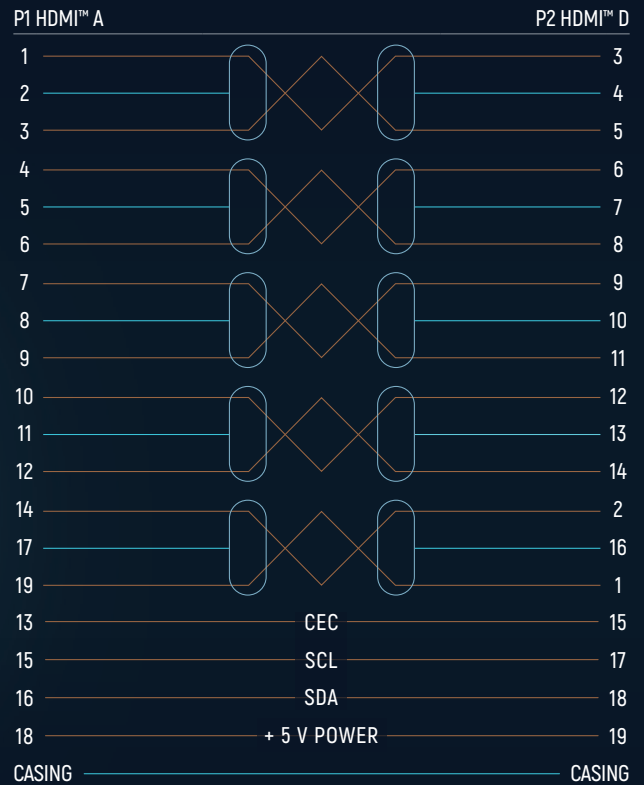

CIRCUIT DIAGRAM

PRODUCT DATA

CABLE LENGTH	Ø INNER CONDUCTOR	AWG	Ø OUTER JACKET
1–5 m	1 × 0.20 mm	32	5 mm

CABLE LENGTH	RRP	Packaged unit	SKU	EAN
1.0 m	16.99 €	1 / 20 / 40	70326	4040849703263
2.0 m	19.99 €	1 / 20 / 40	70328	4040849703287
3.0 m	24.99 €	1 / 15 / 30	70329	4040849703294
5.0 m	34.99 €	1 / 12 / 24	70330	4040849703300