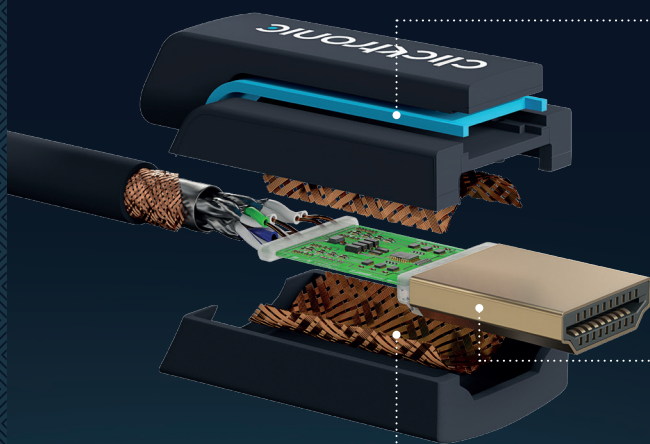

HDMI™ TO MICRO HDMI™ ADAPTER CABLE

Smooth images in 4K or Full HD over 1 to 5 metres and many years. The reason: a strong plug, gold-plated connectors and a triple shielded premium cable.

A PLUG THAT PROTECTS AGAINST CABLE BREAKAGE

The plug of the Clicktronic HDMI™ to Micro HDMI™ adapter cable consists of three ABS and PVC parts, making it both flexible and robust: if you, for instance, pull the cable with a jerk, it absorbs some of the energy and protects the inner conductor.

TRIPLE SHIELDED TO AVOID FLICKERING

No flickering, even if several cables run in parallel or the smartphone is lying right next to the cable: the triple shielding consisting of aluminium foil and copper braiding intercepts interfering signals. Even with stronger electromagnetic fields.

A FLEXIBLE AND ROBUST PVC JACKET

The robust PVC jacket protects the Clicktronic HDMI™ to Micro HDMI™ adapter cable and keeps it flexible enough to bend around any corner – no matter how long it has spent in one position. The reason: the PVC does not absorb water, even in humid conditions. This means that the cable does not become porous.