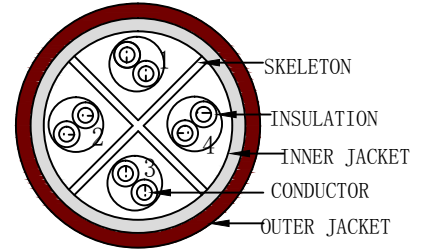

NOTE:

1. ELECTRICAL TEST:100% OPEN SHORT, MISS WIRE TEST
2. FLUKE Channel TEST:
TEST LIMIT:ISO11801 Channel Class E (Length≤50m)
3. Working temperature:-40℃~+65℃
Storage temperature:-10℃~+50℃
4. RoHS3.0 AND REACH compliant
5. Spray WORD (White):LAN CABLE 24AWG/4PRS UTP TO TIA/EIA-568B.2 CAT6 FOR OUTDOOR ###762### 0001m

with neutral package, w/o other company's logo
Crimping Tool

CAT6 UTP RJ45 Plug
Transparent red
100pcs/bag

Cable tie:3.6*200mm
100pcs/bag

Packing:Cable, tool, plug, cable tie put in the box

Standard single label

Kindly note:
Zubehör innen liegend! / Accessories inside!

MATERIAL LIST

④	CABLE TIE	3*200mm	100PCS	
③	Plug	CAT6 UTP Plug, Pin gold plated Fu", Transparent red	100PCS	
②	Tool	see the picture	1	
①	CABLE	CAT.6 U/UTP 24AWG(1/0.5±0.008mm BC*1P)*4+ Cross+PVC+ PE/Black (Pantone black 3C) OD:6.0±0.2mm	1	
NO.	PARTS NAME	SPECIFICATION STANDARD	QT' Y	REMARK
ARVIN		NEW	2020-06-05	A
BY	CHK	REVISION RECORD MODIFICATIONS	DATE	REV.