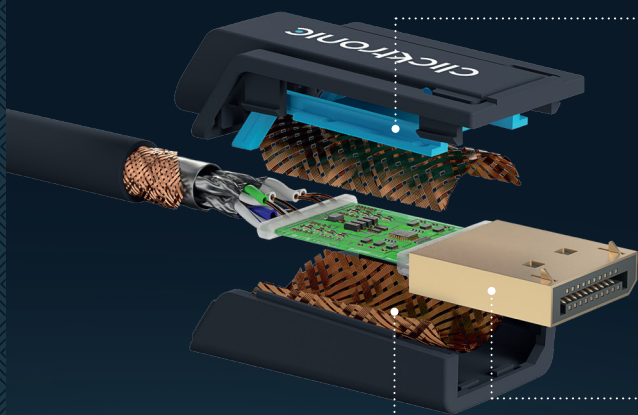

ACTIVE DISPLAYPORT TO HDMI™ ADAPTER CABLE

Smooth images in 4K or WUXGA over 1 to 10 metres and many years. The reason: a strong plug, gold-plated connectors and a flexible triple shielded premium cable.

A PLUG THAT PROTECTS AGAINST CABLE BREAKAGE

The plug of the Clicktronic DisplayPort to HDMI™ adapter cable consists of three ABS and PVC parts, making it both flexible and robust: if you, for instance, pull the cable with a jerk, it absorbs some of the energy and protects the inner conductor.

TRIPLE SHIELDED TO AVOID FLICKERING

No flickering, even if several cables run in parallel or the smartphone is lying right next to the cable: the triple shielding consisting of aluminium foil and copper braiding intercepts interfering signals. Even with stronger electromagnetic fields.

WITH INTEGRATED SIGNAL AMPLIFIER

The cable transmits the signals via the integrated signal amplifier without data loss, even over long distances. Important: this means it has a signal direction. Connect it so that the printed triangle points from the transmitter to the receiver, e.g. from a laptop ► to a ► screen