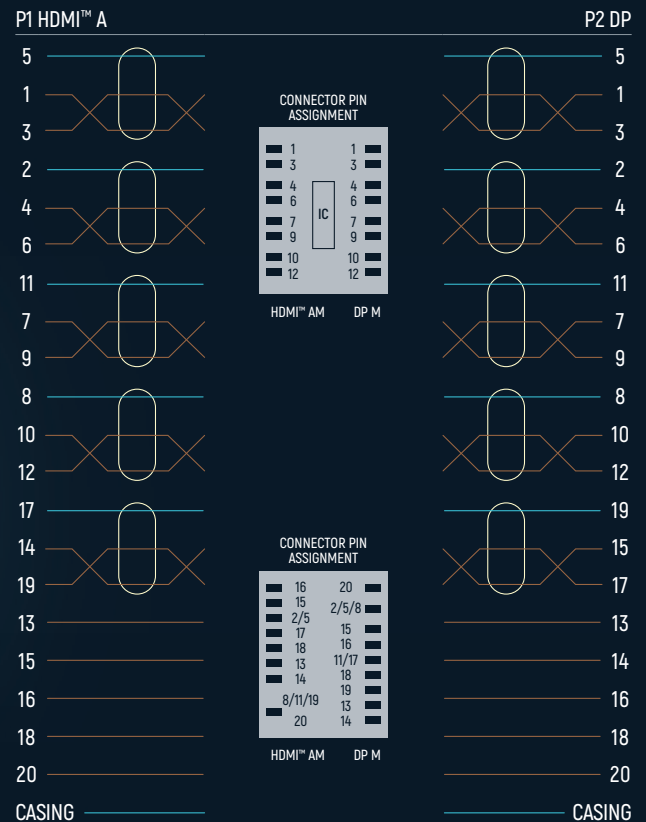

CIRCUIT DIAGRAM

PRODUCT DATA

CABLE LENGTH	Ø INNER CONDUCTOR	AWG	Ø OUTER JACKET
1 – 5 m	1×0.32 mm + 1×0.25 mm	28 + 30	7.3 mm
10 m	1×0.40 mm + 1×0.32 mm	26 + 28	8.2 mm

CABLE LENGTH	RRP	Packaged unit	SKU	EAN
1.0 m	29.99 €	1 / 20 / 40	44923	4040849449239
2.0 m	34.99 €	1 / 15 / 30	44924	4040849449246
3.0 m	39.99 €	1 / 12 / 24	44925	4040849449253
5.0 m	49.99 €	1 / 10 / 20	44926	4040849449260
10.0 m	89.99 €	1 / 8 / 16	44927	4040849449277