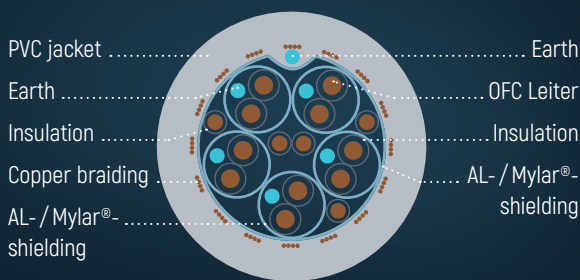

ACTIVE DISPLAYPORT TO HDMI™ ADAPTER CABLE

SIGNAL TRANSMISSION

TRANSMISSION TYPES: digital audio and video signals
SIGNAL DIRECTION: DP to HDMI™
MAX. TRANSMISSION RATE (Gbit/s): 21.6 for all (up to 10 m)
WAVE IMPEDANCE (Ω): 100

CABLE CROSS-SECTION

SUPPORTED FORMATS

AUDIO STANDARDS	Dolby Digital / Plus, Dolby True HD, DTS-HD Master Audio™, DVD-Audio, SA-CD
OTHER STANDARDS	3D, HDCP 2.2, DRM, E-DDC, E-EDID, 4K (2160i/p), Full HD (1080i/p), HD ready (720i/p), SDTV (480i/p)
COLOUR SPACES	16 / 24 bit RGB / YUV, Deep Color, x.v.Color™