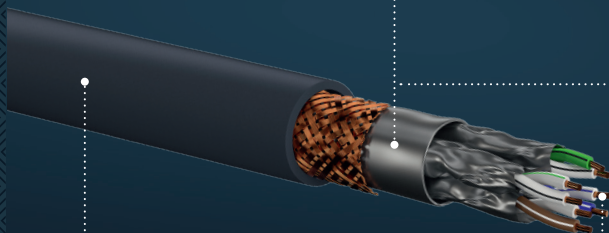

A PLUG THAT PROTECTS AGAINST CABLE BREAKAGE

The plug of the Clicktronic DisplayPort to HDMI™ adapter cable consists of three ABS and PVC parts, making it both flexible and robust: if you, for instance, pull the cable with a jerk, it absorbs some of the energy and protects the inner conductor.

GOLD-PLATED CONNECTORS TO ENSURE A LONG SERVICE LIFE

To make sure that the connectors remain rust-free, they are coated with 24 carat gold. This prevents them from oxidising. Plus: Unlike many materials, gold is excellent at transmitting signals – for resistance-free transmission, completely without any interruptions.

TRIPLE SHIELDED TO AVOID FLICKERING

No flickering, even if several cables run in parallel or the smartphone is lying right next to the cable: the triple shielding consisting of aluminium foil and copper braiding intercepts interfering signals. Even with stronger electromagnetic fields.

OFC INNER CONDUCTORS FOR BRILLIANT SIGNAL QUALITY

Pin-sharp images, brilliant audio – even after years: the inner conductors made from 99.9% oxygen-free copper (OFC) are designed not to come into contact with oxygen. This means that they do not oxidise and they transmit signals excellently, just like on the very first day.